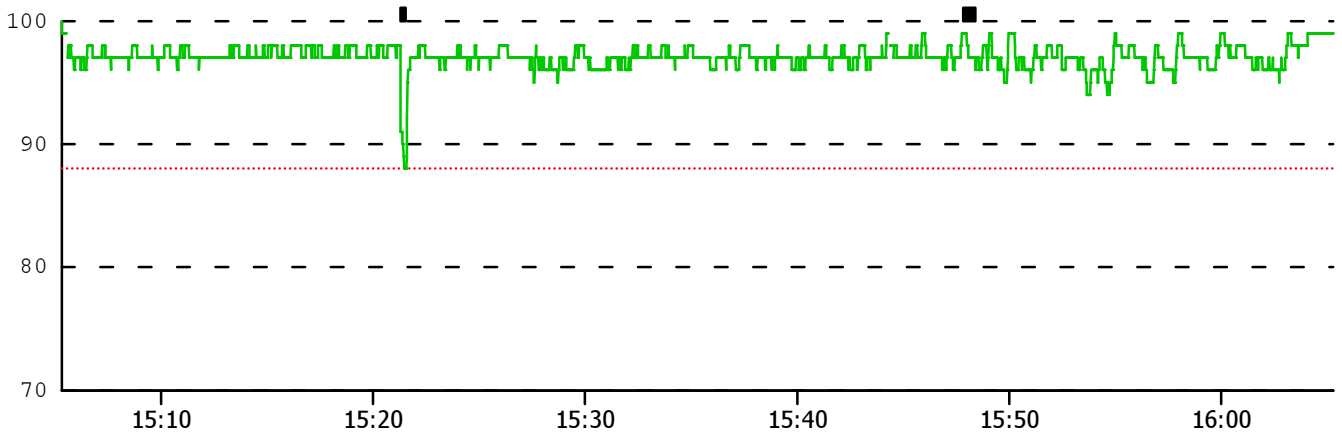

SpO2 Report ---Strip Chart Report

User Information

Age : 25

Recording Date(mm/dd/yy) : 05/08/08 time : 15:05:18

Name : lichao

Sex : Male

Height /cm : 170

Duration : 01:52:17

Weight /kg : 55

Analysed : 01:52:17

Comments

SpO2 (10% per division)

Pulse Rate (10 bpm per division)